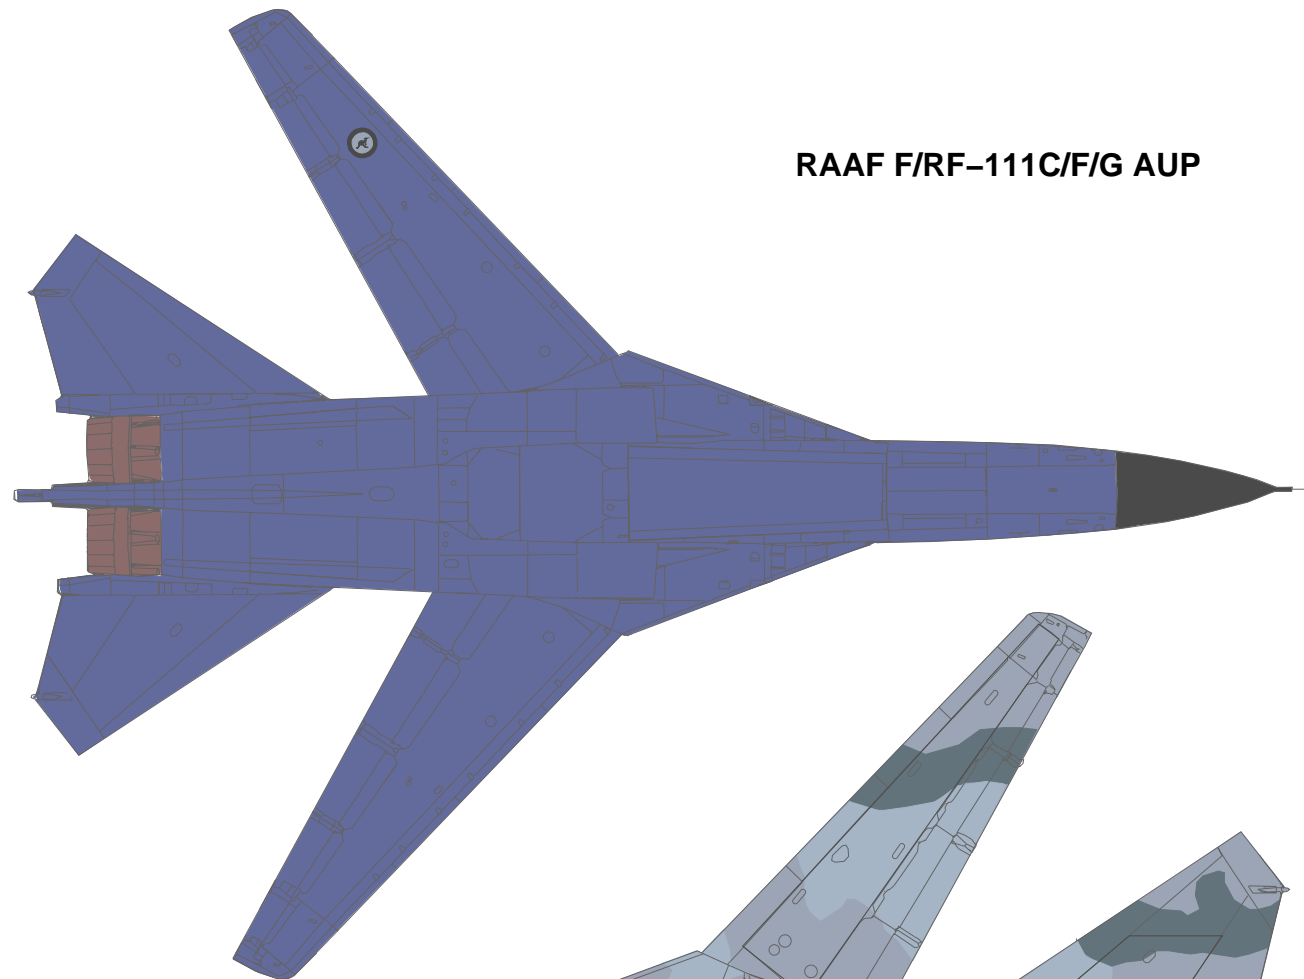

(c) 2002, Carlo Kopp

RAAF F/RF-111C/F/G AUP

Low Level Camouflage (K-3 Camo SAC Pattern)

FS-595 XXX Blue Grey

FS-595 XXX Medium Blue Grey

FS-595 XXX Dark Blue Grey

Copyright (C) 2002, Carlo Kopp