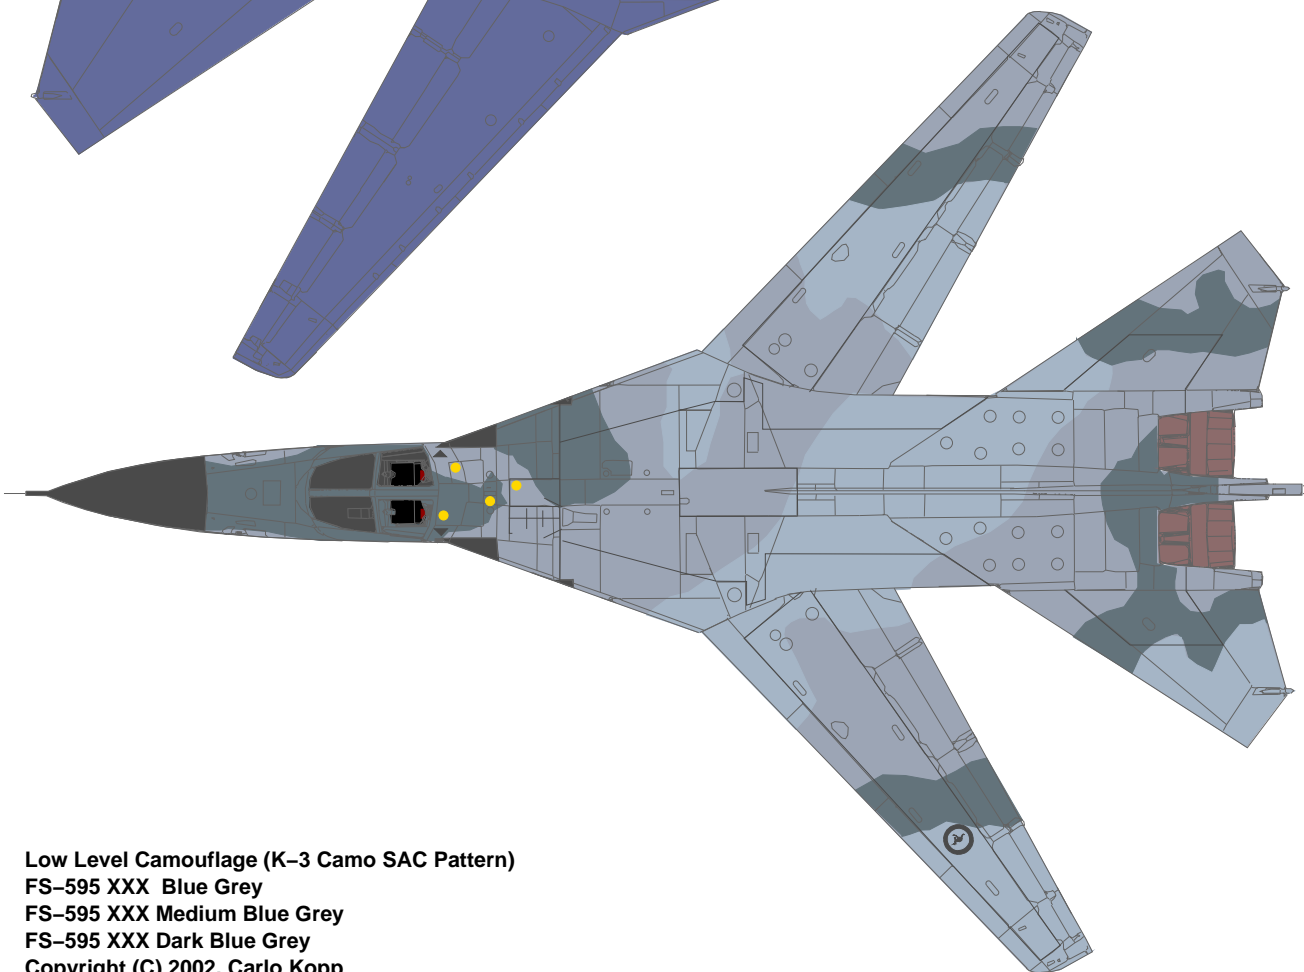

(c) 2002, Carlo Kopp

RAAF F/RF-111C/F/G AUP

Low Level Camouflage (K-3 Camo SAC Pattern)

FS-595 XXX Blue Grey

FS-595 XXX Medium Blue Grey

FS-595 XXX Dark Blue Grey

Copyright (C) 2002, Carlo Kopp